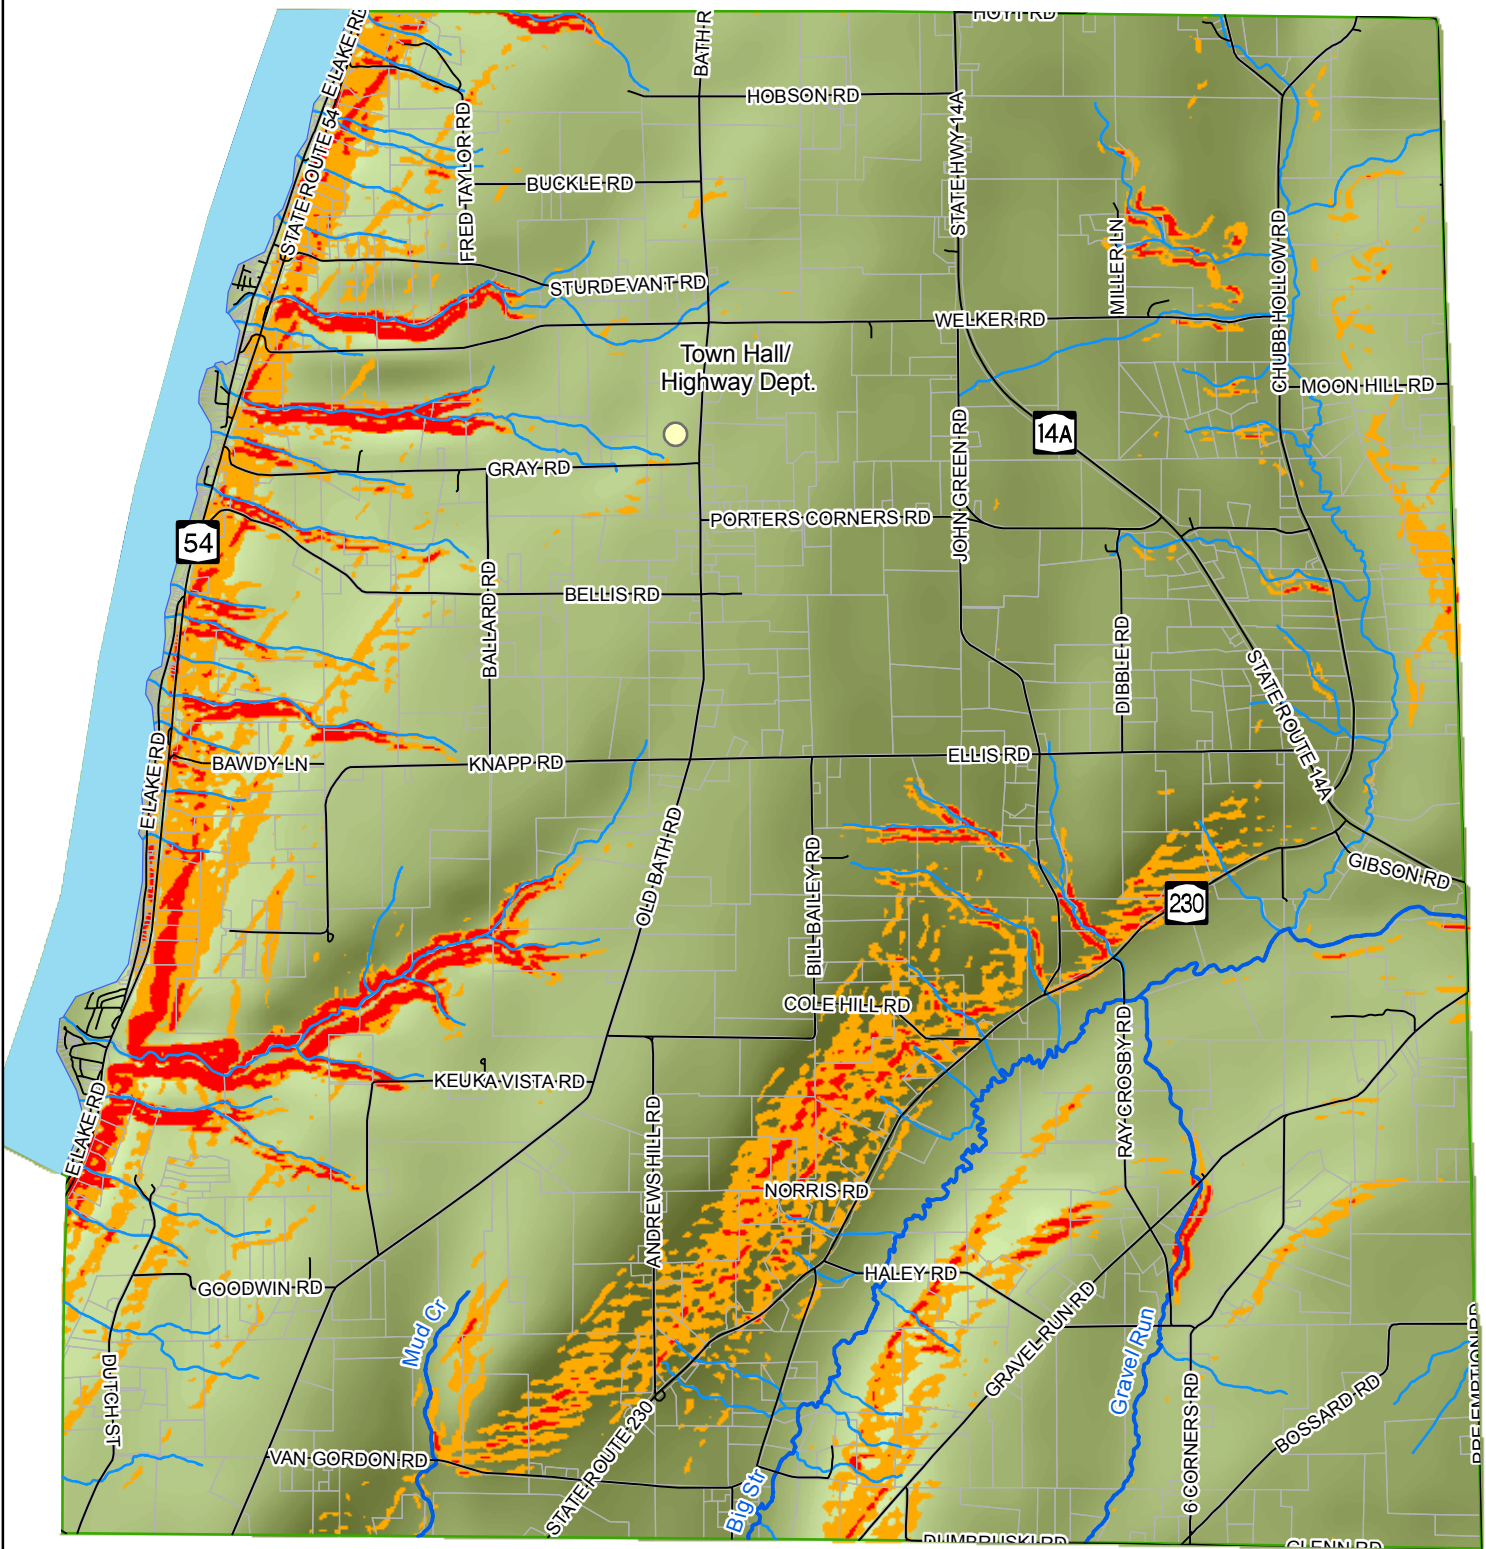

Town of Barrington, NY - Slopes

Percent Slope